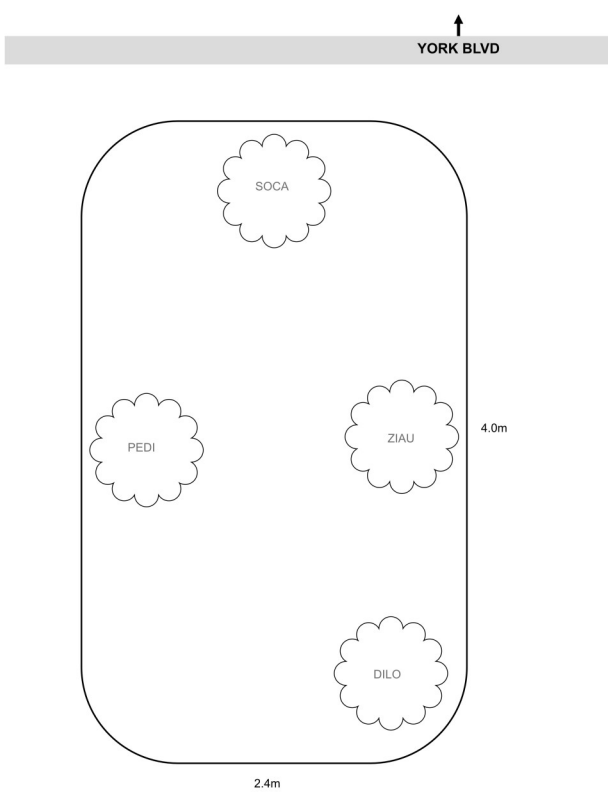

**YORK BLVD PARKETTE #2
GARDEN I**

DATE:
JULY 27TH
2023

AUTHOR:
KAT FORBES