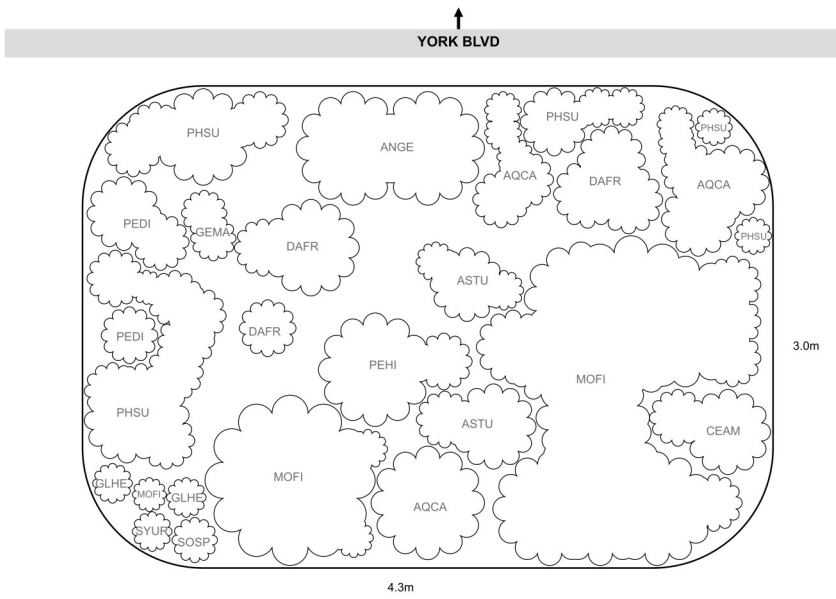

**YORK BLVD PARKETTE #2
GARDEN I**

DATE:
JULY 27TH
2023

AUTHOR:
KAT FORBES

**YORK BLVD PARKETTE #2
GARDEN J**

DATE:
JULY 27TH
2023

AUTHOR:
KAT FORBES

GARDEN J PLANT ABUNDANCE

Plant	Common Name	Code	Abundance
<i>Dieris villa loniceria</i>	Northern Bush Honeysuckle	DILO	5%
<i>Penstemon digitalis</i>	Foxglove Beardtongue	PEDI	5%
<i>Solidago caesia</i>	Blue-stemmed Goldenrod	SOCA	5%
<i>Zizia aurea</i>	Golden Alexander	ZIAU	5%