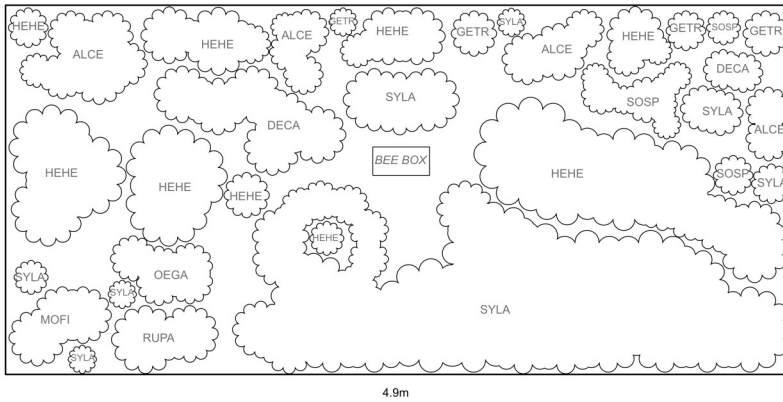

↑
YORK BLVD

YORK BLVD PARKETTE #2
GARDEN C

DATE:
JULY 27TH
2023

AUTHOR:
KAT FORBES

↑
YORK BLVD

YORK BLVD PARKETTE #2
GARDEN D

DATE:
JULY 26TH
2023

AUTHOR:
KAT FORBES

Plant	Common Name	Code	Abundance
<i>Allium cernuum</i>	Nodding Onion	ALCE	<5%
<i>Geum triflorum</i>	Prairie Smoke	GETR	<5%
<i>Helopsis helianthoides</i>	Smooth Oxeye	HEHE	20%
<i>Desmodium canadensis</i>	Showy Tick Trefoil	DECA	<5%
<i>Monarda fistulosa</i>	Wild Bergamot	MOFI	<5%
<i>Oenothera gaura</i>	Biennial Beeblossom	OEGA	<5%
<i>Rudbeckia pallida</i>	Pale Purple Coneflower	RUPA	<5%
<i>Symphotrichum laeve</i>	Smooth Blue Aster	SYLA	20%