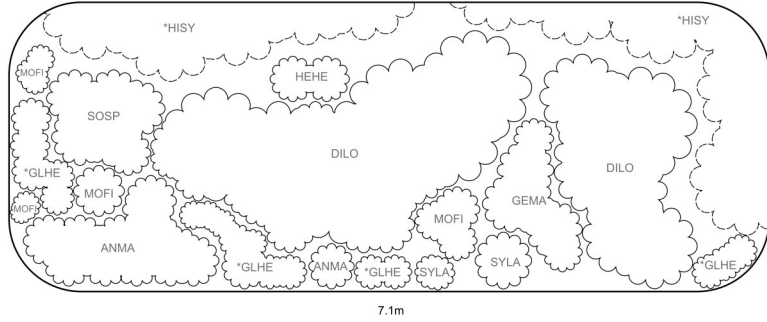

*NON-NATIVE SPECIES
--- OVERHANGING PLANTS

YORK BLVD

**YORK BLVD PARKETTE #2
GARDEN EG 1**

DATE:
JULY 27TH
2023

AUTHOR:
KAT FORBES

0m 0.75m 1.5m

GARDEN EG1 PLANT ABUNDANCE

Plant	Common Name	Code	Abundance
<i>Anaphalis margaritacea</i>	Pearly Everlasting	ANMA	10%
<i>Diervilla lonicera</i>	Northern Bush Honeysuckle	DILO	25%
<i>Geranium maculatum</i>	Spotted Geranium	GEMA	7%
<i>Glechoma hederacea</i>	*Creeping Charlie	GLHE	10%
<i>Heliotropis helianthoides</i>	Smooth Oxeye	HEHE	5%
<i>Hibiscus syriacus</i>	*Rose of Sharon	HISY	20%
<i>Monarda fistulosa</i>	Wild Bergamot	MOFI	<5%
<i>Solidago sp.</i>	Goldenrod	SOSP	10%
<i>Symphoricarum laeve</i>	Smooth Blue Aster	SYLA	<5%

*NON-NATIVE SPECIES

YORK BLVD

**YORK BLVD PARKETTE #2
GARDEN EG 2**

DATE:
JULY 27TH
2023

AUTHOR:
KAT FORBES

0m 0.5m 1.0m

GARDEN EG2 PLANT ABUNDANCE