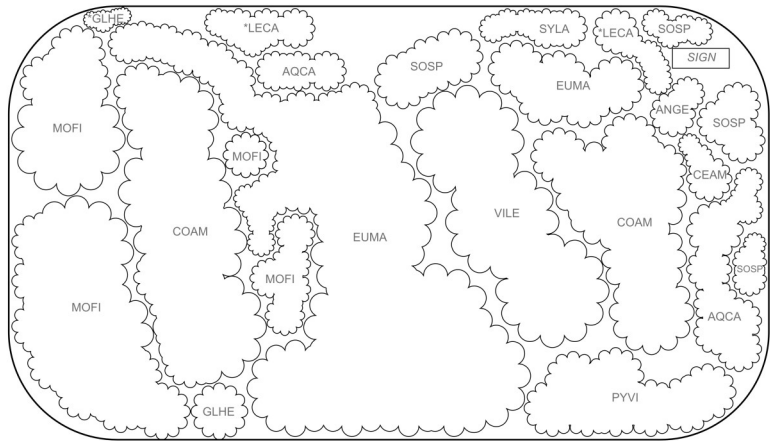

*NON-NATIVE SPECIES
--- OVERHANGING PLANTS

YORK BLVD

**YORK BLVD PARKETTE #2
GARDEN EG 1**

DATE:
JULY 27TH
2023

AUTHOR:
KAT FORBES

0m 0.75m 1.5m

GARDEN EG1 PLANT ABUNDANCE

Plant	Common Name	Code	Abundance
<i>Anaphalis margaritacea</i>	Pearly Everlasting	ANMA	10%
<i>Diervilla lonicera</i>	Northern Bush Honeysuckle	DILO	25%
<i>Geranium maculatum</i>	Spotted Geranium	GEMA	7%
<i>Glechoma hederacea</i>	*Creeping Charlie	GLHE	10%
<i>Heliotropis helianthoides</i>	Smooth Oxeye	HEHE	5%
<i>Hibiscus syriacus</i>	*Rose of Sharon	HISY	20%
<i>Monarda fistulosa</i>	Wild Bergamot	MOFI	<5%
<i>Solidago sp.</i>	Goldenrod	SOSP	10%
<i>Symphoricarum laeve</i>	Smooth Blue Aster	SYLA	<5%

*NON-NATIVE SPECIES

YORK BLVD

**YORK BLVD PARKETTE #2
GARDEN EG 2**

DATE:
JULY 27TH
2023

AUTHOR:
KAT FORBES

0m 0.5m 1.0m

GARDEN EG2 PLANT ABUNDANCE