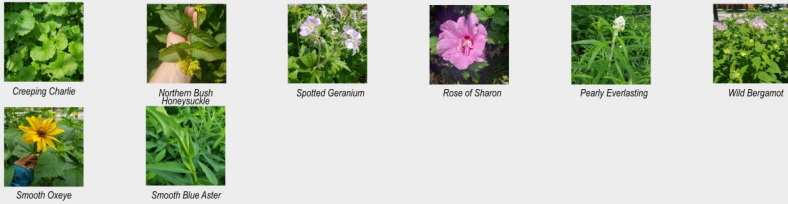

*NON-NATIVE SPECIES
--- OVERHANGING PLANTS

YORK BLVD