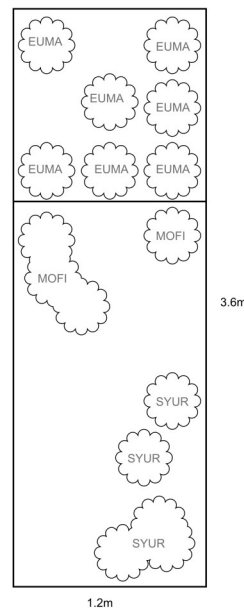

↑
YORK BLVD

YORK BLVD PARKETTE #2
GARDEN K

DATE:
JULY 27TH
2023

AUTHOR:
KAT FORBES

0m 0.5m 1.0m

Plant	Common Name	Code	Abundance
<i>Penstemon digitalis</i>	Foxglove Bearclaw	PEDI	65%

↑
YORK BLVD

YORK BLVD PARKETTE #2
GARDEN L

DATE:
JULY 27TH
2023

AUTHOR:
KAT FORBES

0m 0.5m 1.0m