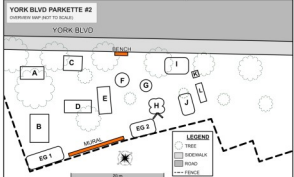

↑
YORK BLVD

YORK BLVD PARKETTE #2
GARDEN C

DATE:
JULY 27TH
2023

AUTHOR:
KAT FORBES

↑
YORK BLVD

YORK BLVD PARKETTE #2
GARDEN D

DATE:
JULY 26TH
2023

AUTHOR:
KAT FORBES

Plant	Common Name	Code	Abundance
<i>Allium cernuum</i>	Nodding Onion	ALCE	<5%
<i>Geum triflorum</i>	Prairie Smoke	GETR	<5%
<i>Helopsis helianthoides</i>	Smooth Oxeye	HEHE	20%
<i>Desmodium canadensis</i>	Showy Tick Trefoil	DECA	<5%
<i>Monarda fistulosa</i>	Wild Bergamot	MOFI	<5%
<i>Oenothera gaura</i>	Biennial Beeblossom	OEGA	<5%
<i>Rudbeckia pallida</i>	Pale Purple Coneflower	RUPA	<5%
<i>Symphotrichum laeve</i>	Smooth Blue Aster	SYLA	20%