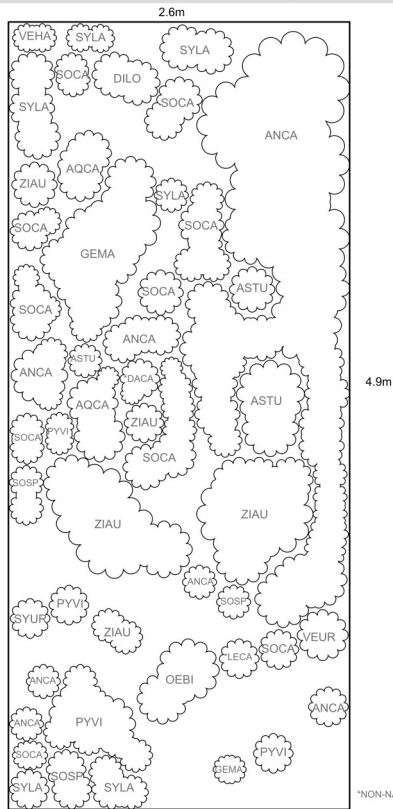

↑ YORK BLVD

YORK BLVD PARKETTE #2
GARDEN E

DATE:
JULY 26TH
2023

AUTHOR:
KAT FORBES

↑ YORK BLVD

YORK BLVD PARKETTE #2
GARDEN F

DATE:
JULY 27TH
2023

AUTHOR:
KAT FORBES