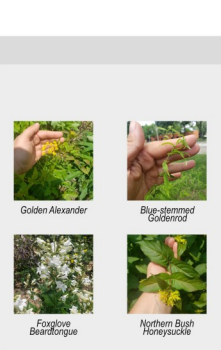

**YORK BLVD PARKETTE #2
GARDEN I**

DATE:
JULY 27TH
2023

AUTHOR:
KAT FORBES